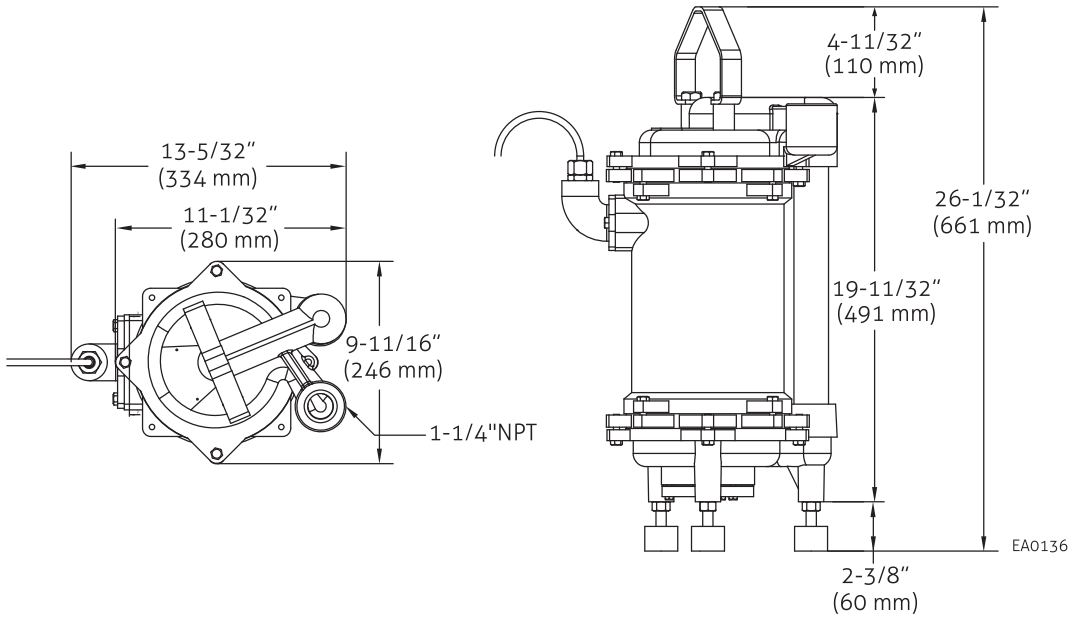

MODEL 2812

DIMENSIONAL DRAWING

2 HP Grinder Pumps - Two Stage

2039-0007