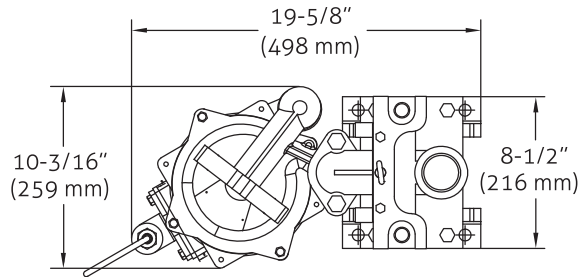

MODEL 2812

DIMENSIONAL DRAWING

2 HP Grinder Pumps - Two Stage

2039-0007