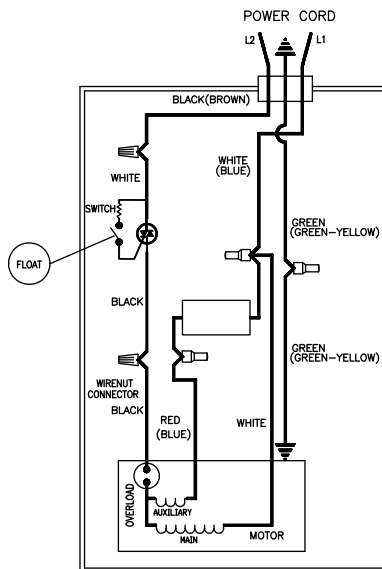

## REPLACEMENT PARTS LIST FOR MODELS:

	AUTOMATIC	NONAUTOMATIC
115V 60Hz	WM222, M222	N222
220V 50Hz	WU222, U222	V222
220V 60Hz	WB222, BK222	BL222
230V 60Hz	WD222, D222	E222

Consult factory for all other models.

**TO ORDER REPLACEMENT PARTS:  
PLEASE FURNISH THE FOLLOWING INFORMATION:**

- Model number
- Part number of pump
- Part number and description of part

WIRING DIAGRAM FOR MODELS "WB88, WD88, WM88, WU88"

WIRING DIAGRAM FOR MODELS "D88, M88, U88, BK88"