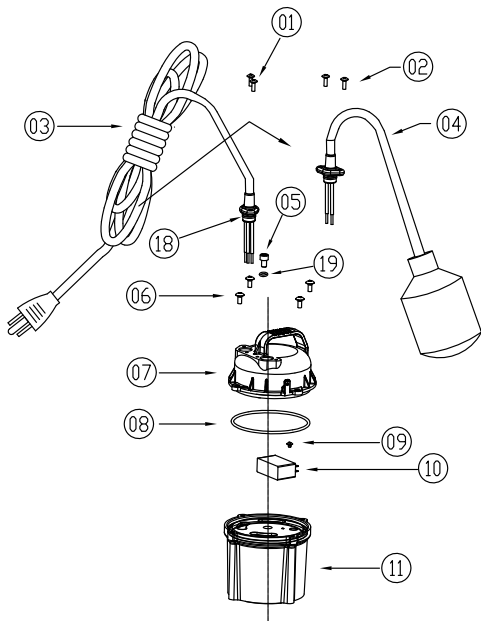

Note:

1. See chart for different type and length of cords available, Consult factory or authorized distributor for any details.
2. When replacing this part, we advise to order an O-ring 08. too.
3. "N/A" indicates, not applicable.

REPLACEMENT PARTS ILLUSTRATION FOR MODELS WM222, WU222, WB222, WD222.