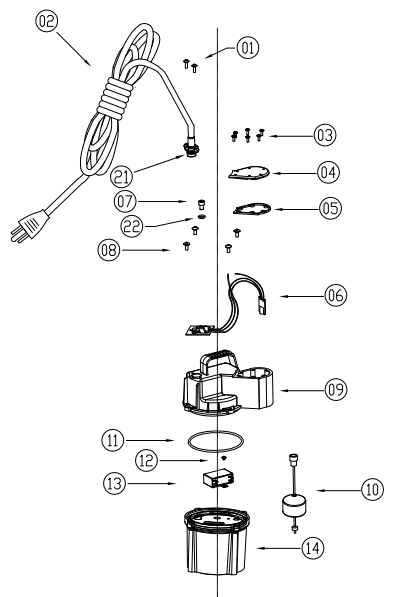

Note:

1. See chart for different type and length of cords available, Consult factory or authorized distributor for any details.
2. When replacing this part, we advise to order an O-ring 11 too.
3. When replacing this part, we advise to order an O-ring 05 too.
4. "N/A" indicates, not applicable.

REPLACEMENT PARTS ILLUSTRATION FOR MODELS M222, U222, BK222, D222.

Power Cord				
Length	Plug Spec	Part no.	Item no.	
10'	CEE 7-VII Plug	081641	222-0026, A	
	GB 1002-2008 Plug	081708	222-0020, A	222-0033, A
	NEMA 5-15 Plug	081693	222-0006, A	222-0056, A
	NEMA 6-15 Plug	081698	222-0011, A	222-0021, A
	NEMA 6-20 Plug	081710	222-0028, A	
	W/O Plug	081701	222-0022, A	222-0029, A
15'	BS 1363A Plug	083292	222-0016, A	
	CEE 7-VII Plug	083293	222-0040, A	
20'	W/O Plug	084074	222-0045, A	
30'	BS 1363A Plug	081699	222-0036, A